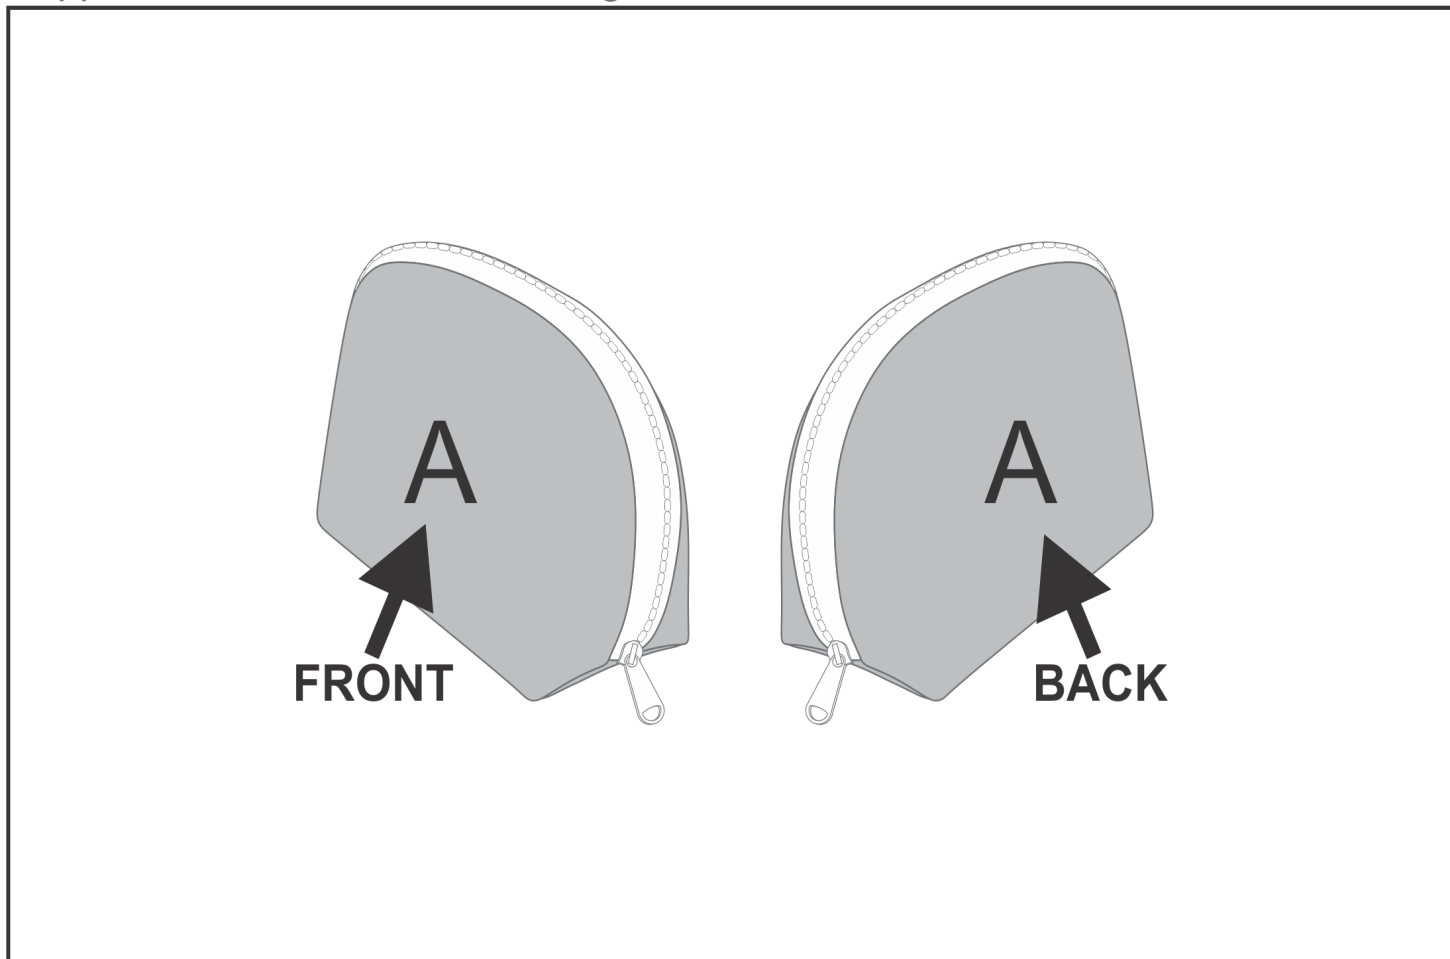

# BC-HP-12-G

Hoppla Victoria Mini Cosmetic Bag

## Need to know:

Includes 1-Position Sublimation (setup fees apply)

- Please Note: We cannot guarantee 100% logo Alignment on all Brandable Panels.

## Branding Options:

Position	Branding Method (Branding Code)	No. of Colours	Dimension
A	Custom Sublimation A (CPSUB-A)	Full Colour	239mm wide x 349mm high